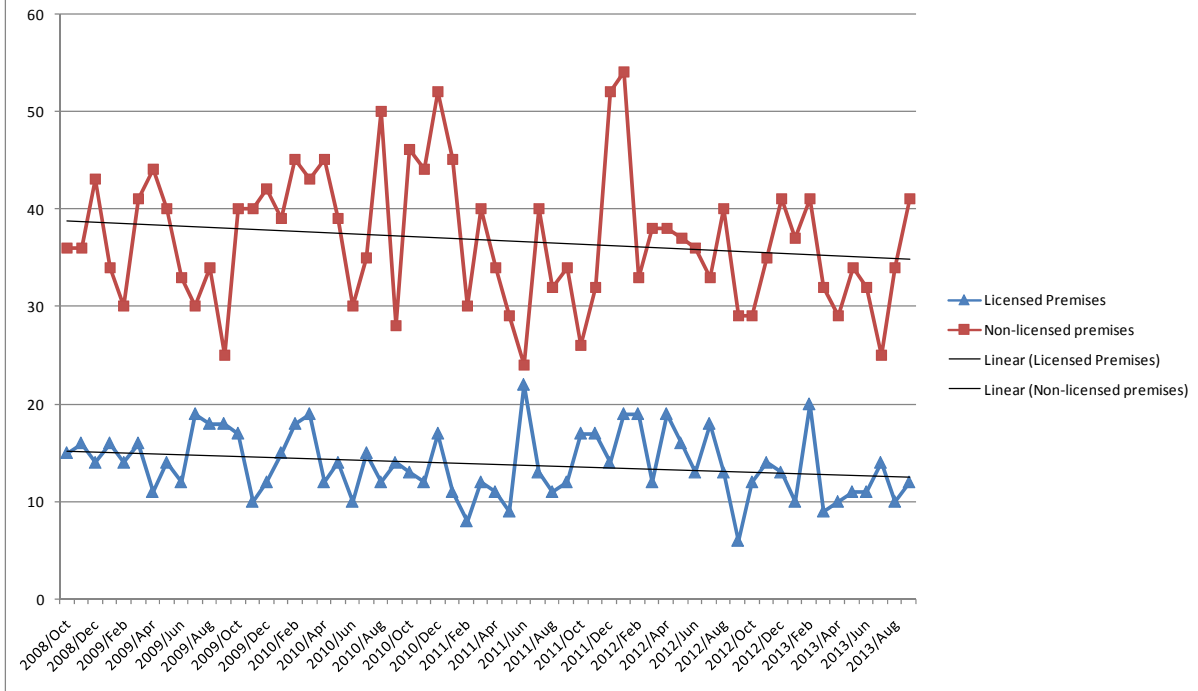

Fig 1: Number of non domestic assault incidents recorded by the NSW Police Force as having occurred on and off licensed premises in postcode 2011

Fig 2: Number of non domestic assault incidents recorded by the NSW Police Force as having occurred on and off licensed premises in Kings Cross LAC

Source: NSW Bureau of Crime Statistics and Research