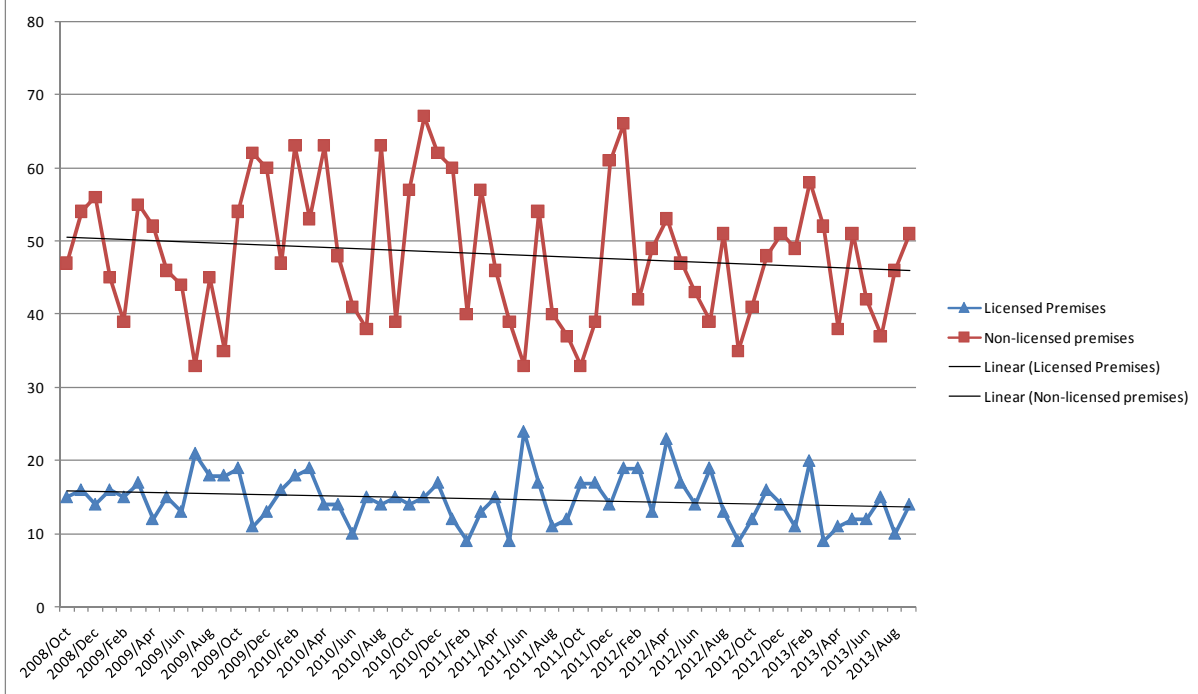

Fig 1: Number of non domestic assault incidents recorded by the NSW Police Force as having occurred on and off licensed premises in postcode 2011

Fig 2: Number of non domestic assault incidents recorded by the NSW Police Force as having occurred on and off licensed premises in Kings Cross LAC

Source: NSW Bureau of Crime Statistics and Research