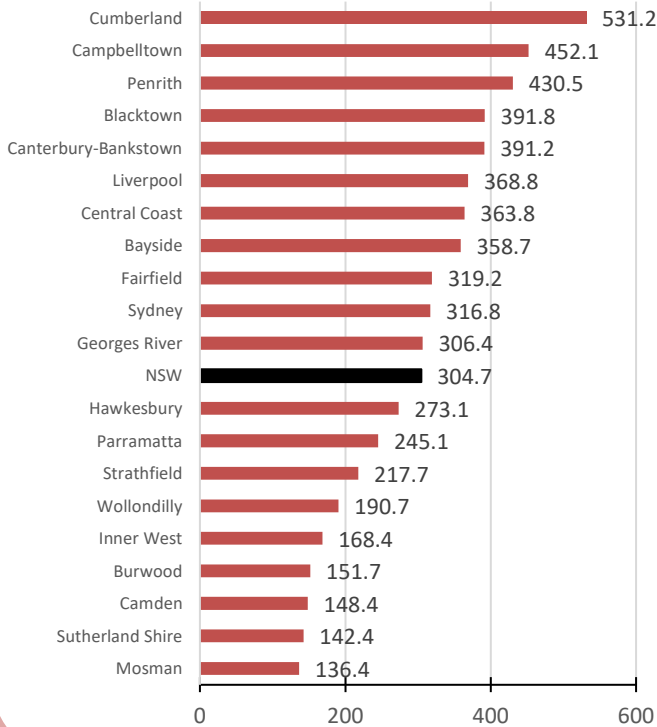

Driving while disqualified – Top 20 LGAs by rate* of incident

Greater Sydney LGAs