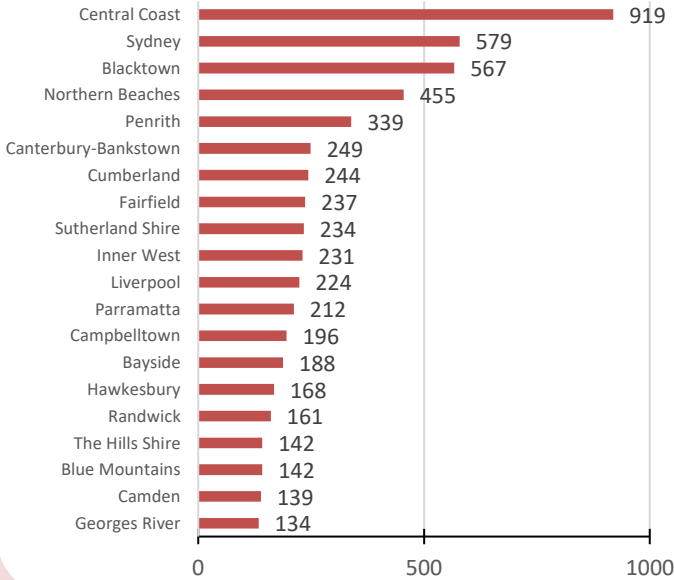

On average, each day in 2022 NSW Police proceeded against:

44 persons
driving without a
licence

68 persons
driving while disqualified

42 persons
drink driving

42 persons
drug driving

465 persons
speeding

Drink Driving – Top 20 LGAs by # of incidents

Greater Sydney LGAs