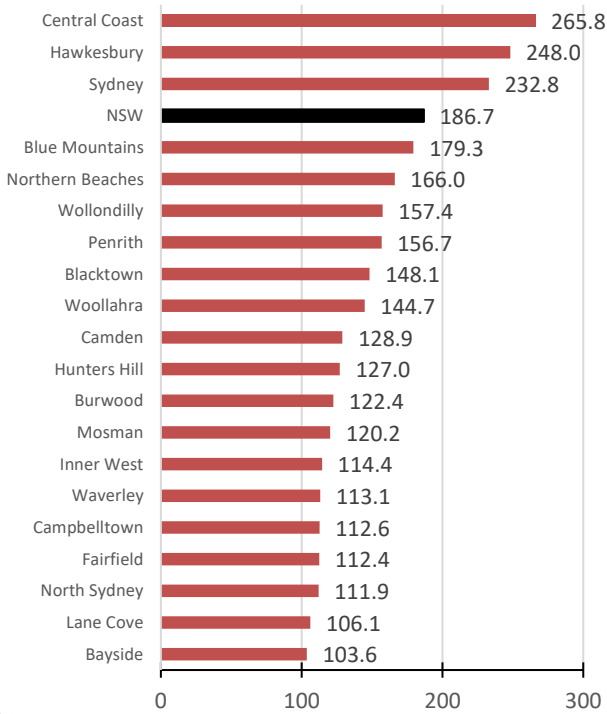

Drink Driving – Top 20 LGAs by rate* of incident

Greater Sydney LGAs