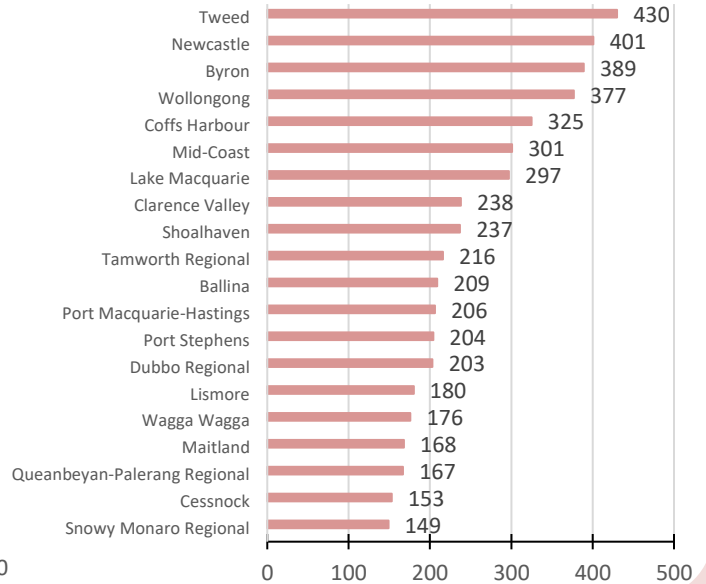

Regional NSW LGAs