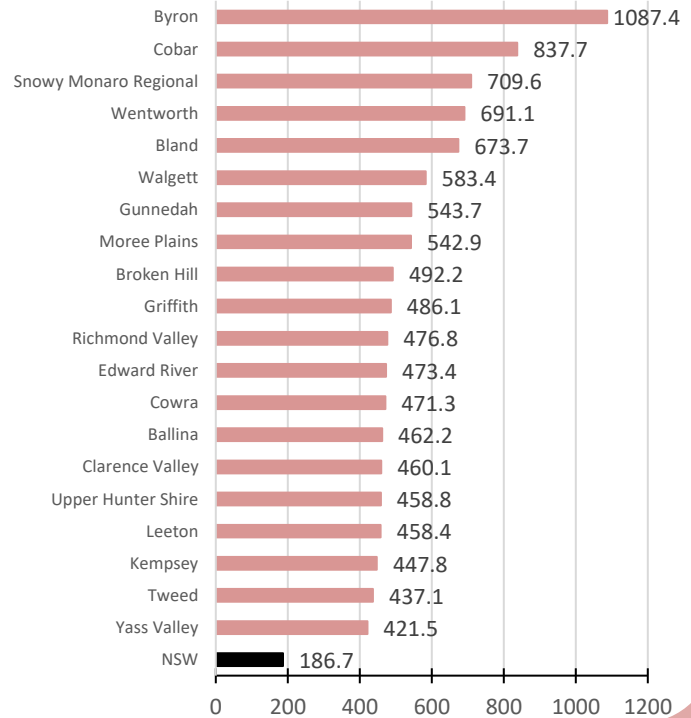

Regional LGAs