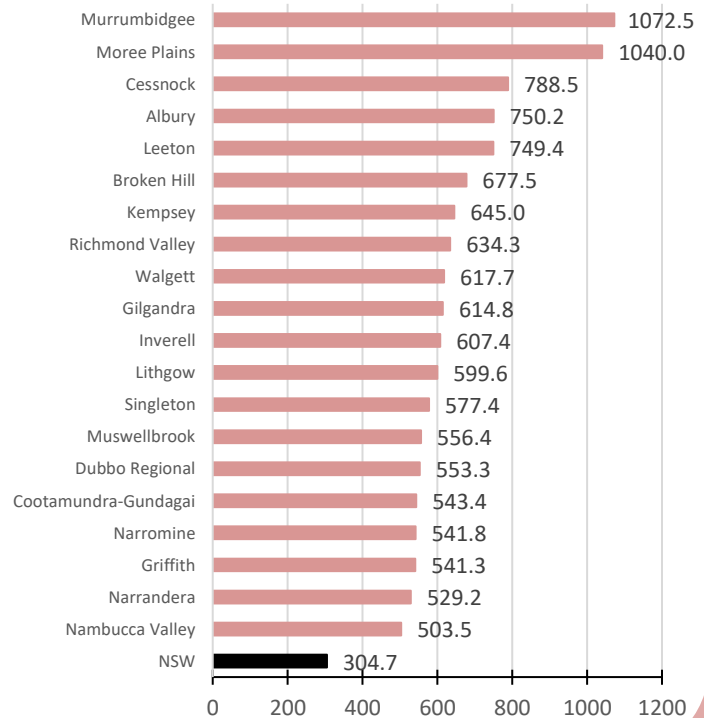

Regional LGAs

* Rates are calculated per 100,000 population for each LGA where the LGA population is greater than 3000.