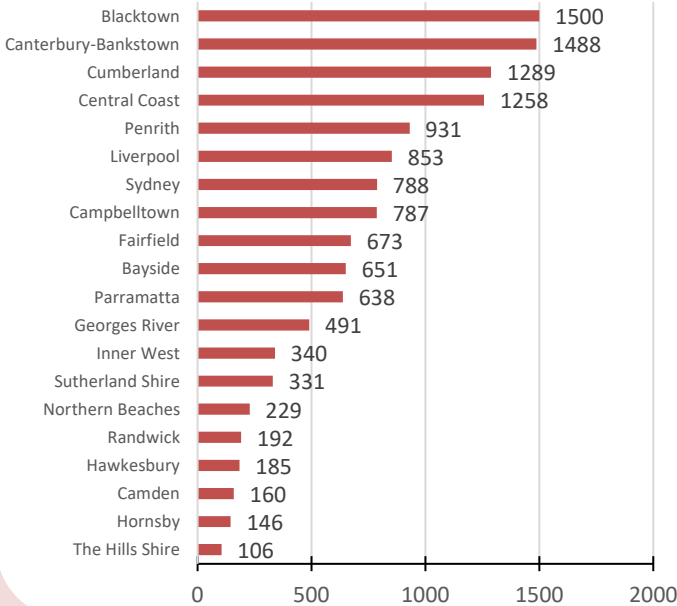

Driving while disqualified – Top 20 LGAs by # of incidents

Greater Sydney LGAs