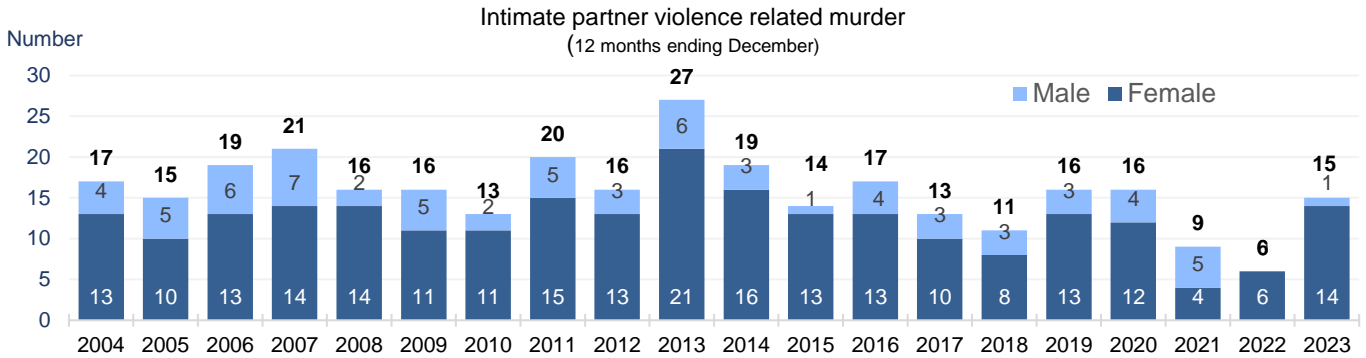

29 victims

AGE OF DOMESTIC VIOLENCE RELATED MURDER VICTIMS (5 YEARS FROM 2019 TO 2023)

Domestic violence (DV) related murder victims

- 14% (20) of DV murder victims were children or young people aged under 18 years. Of these 40% were female. Of the 20 child victims, 17 were less than 10 years of age (85%).
- Adults accounted for 86% (119) of DV murder victims. Over half (55% or 66 persons) were female.
- Of the adult DV murder victims, 58% (69) were aged 18 to 49, and 42% (50) were aged 50 years or over.

RELATIONSHIP BETWEEN VICTIM AND PERPETRATOR (5 YEARS FROM 2019 TO 2023)

In the **five** years to December 2023:

Domestic violence related murder victims 2019 to 2023, n=139

- 45% of all NSW murders were DV related (139 of 309 total murder victims).
- About half of DV murders involved intimate partner violence (IPV) – 45% or 62 victims.
- 79% of IPV murder victims were female - 49 victims.
- More than one third of DV murders were Family violence – 33% or 46 victims.
- 41% of family murder victims were female - 19 victims.

*trend calculated on annual rate per 1,000,000

Note: Data based on reports recorded by the NSW Police Force

Domestic violence related murder in NSW

INTIMATE PARTNER MURDER

20 Year Trend*
Intimate partner murder

Down 0.7% per
year on average

Number of victims 2023
Intimate partner murder

15 victims

FAMILY MURDER

20 Year Trend*
Family murder

Down 3.6% per
year on average

Number of victims 2023
Family murder

9 victims