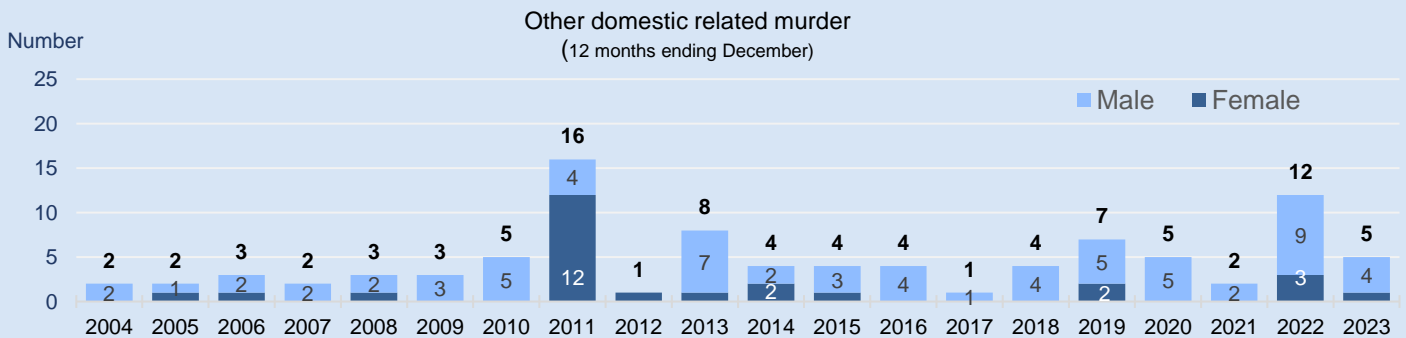

*trend calculated on annual rate per 1,000,000