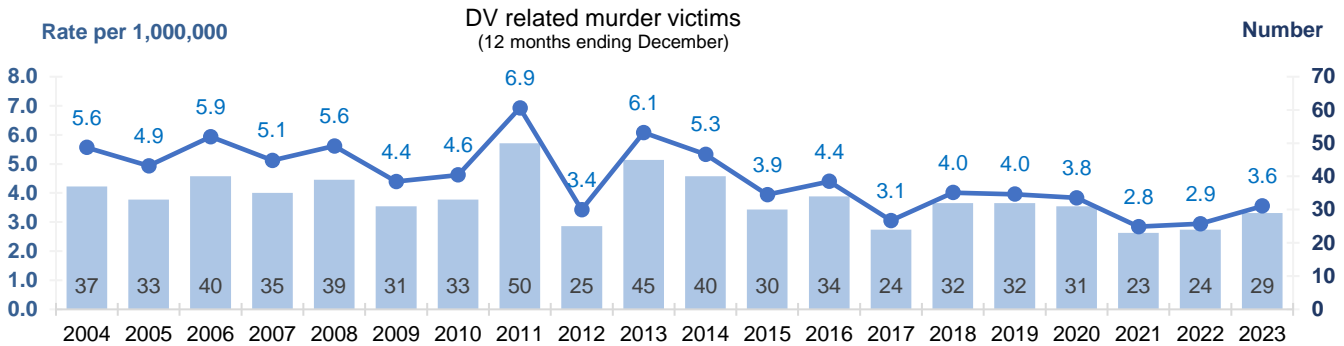

Domestic violence related murder in NSW

LONG TERM TREND: 20 YEARS FROM 2004 TO 2023

20 Year Trend*
Domestic violence related murder

**Down 1.3% per year
on average**

Number of victims 2023
Domestic violence related murder

29 victims

AGE OF DOMESTIC VIOLENCE RELATED MURDER VICTIMS (5 YEARS FROM 2019 TO 2023)

Domestic violence (DV) related murder victims

- 14% (20) of DV murder victims were children or young people aged under 18 years. Of these 40% were female. Of the 20 child victims, 17 were less than 10 years of age (85%).
- Adults accounted for 86% (119) of DV murder victims. Over half (55% or 66 persons) were female.
- Of the adult DV murder victims, 58% (69) were aged 18 to 49, and 42% (50) were aged 50 years or over.

RELATIONSHIP BETWEEN VICTIM AND PERPETRATOR (5 YEARS FROM 2019 TO 2023)

In the **five** years to December 2023:

Domestic violence related murder victims 2019 to 2023, n=139

- 45% of all NSW murders were DV related (139 of 309 total murder victims).
- About half of DV murders involved intimate partner violence (IPV) – 45% or 62 victims.
- 79% of IPV murder victims were female - 49 victims.
- More than one third of DV murders were Family violence – 33% or 46 victims.
- 41% of family murder victims were female - 19 victims.

In the five years to December 2023:

- there were 20 victims of domestic violence related murder aged under 18 years.

Of these 20 child victims:

- There were slightly more male than female victims (12 v 8).
- The majority (17 victims or 85%) of child victims were murdered by a family member, with 60% (12) of child victims of DV murder are murdered by a parent/step-parent.