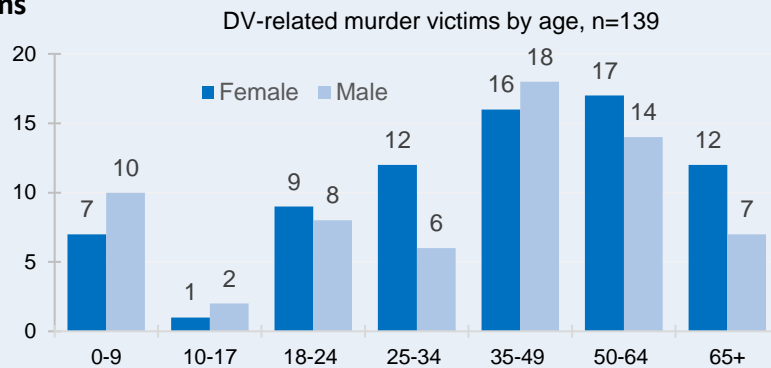

Domestic violence related murder in NSW

LONG TERM TREND: 20 YEARS FROM 2004 TO 2023

20 Year Trend*
Domestic violence related murder

**Down 1.3% per year
on average**

Number of victims 2023
Domestic violence related murder

29 victims

AGE OF DOMESTIC VIOLENCE RELATED MURDER VICTIMS (5 YEARS FROM 2019 TO 2023)

Domestic violence (DV) related murder victims

- 14% (20) of DV murder victims were children or young people aged under 18 years. Of these 40% were female. Of the 20 child victims, 17 were less than 10 years of age (85%).
- Adults accounted for 86% (119) of DV murder victims. Over half (55% or 66 persons) were female.
- Of the adult DV murder victims, 58% (69) were aged 18 to 49, and 42% (50) were aged 50 years or over.

RELATIONSHIP BETWEEN VICTIM AND PERPETRATOR (5 YEARS FROM 2019 TO 2023)

In the **five** years to December 2023:

Domestic violence related murder victims 2019 to 2023, n=139

- 45% of all NSW murders were DV related (139 of 309 total murder victims).
- About half of DV murders involved intimate partner violence (IPV) – 45% or 62 victims.
- 79% of IPV murder victims were female - 49 victims.
- More than one third of DV murders were Family violence – 33% or 46 victims.
- 41% of family murder victims were female - 19 victims.

In the five years to December 2023:

- there were 20 victims of domestic violence related murder aged under 18 years.

Of these 20 child victims:

- There were slightly more male than female victims (12 v 8).
- The majority (17 victims or 85%) of child victims were murdered by a family member, with 60% (12) of child victims of DV murder are murdered by a parent/step-parent.