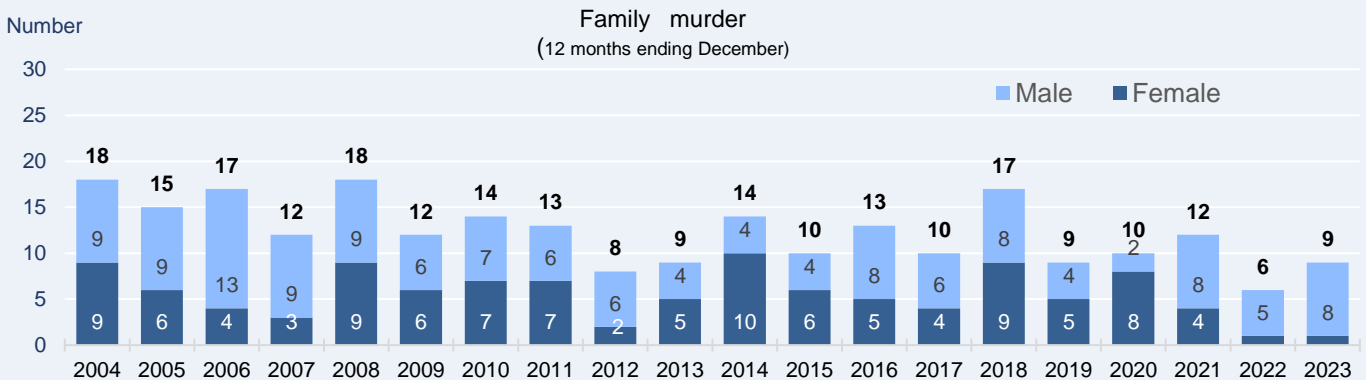

Domestic violence related murder in NSW

LONG TERM TREND: 20 YEARS FROM 2004 TO 2023

20 Year Trend*
Domestic violence related murder

**Down 1.3% per year
on average**

Number of victims 2023
Domestic violence related murder

29 victims

AGE OF DOMESTIC VIOLENCE RELATED MURDER VICTIMS (5 YEARS FROM 2019 TO 2023)

Domestic violence (DV) related murder victims

- 14% (20) of DV murder victims were children or young people aged under 18 years. Of these 40% were female. Of the 20 child victims, 17 were less than 10 years of age (85%).
- Adults accounted for 86% (119) of DV murder victims. Over half (55% or 66 persons) were female.
- Of the adult DV murder victims, 58% (69) were aged 18 to 49, and 42% (50) were aged 50 years or over.

Down 0.7% per
year on average

Number of victims 2023
Intimate partner murder

15 victims

FAMILY MURDER

20 Year Trend*
Family murder

Down 3.6% per
year on average

Number of victims 2023
Family murder

9 victims

In the five years to December 2023:

- there were 20 victims of domestic violence related murder aged under 18 years.

Of these 20 child victims:

- There were slightly more male than female victims (12 v 8).
- The majority (17 victims or 85%) of child victims were murdered by a family member, with 60% (12) of child victims of DV murder are murdered by a parent/step-parent.