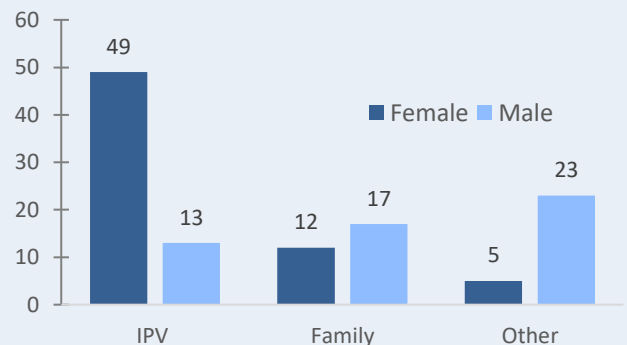

Adult victims of DV murder, 2019 -2023, n=119