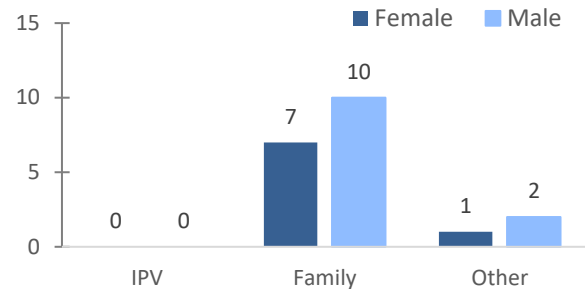

CHILD VICTIMS OF DOMESTIC VIOLENCE RELATED MURDER

In the five years to December 2023:

- there were 20 victims of domestic violence related murder aged under 18 years.

Of these 20 child victims:

- There were slightly more male than female victims (12 v 8).
- The majority (17 victims or 85%) of child victims were murdered by a family member, with 60% (12) of child victims of DV murder are murdered by a parent/step-parent.

Child victims of DV murder, 2019 - 2023, n=20