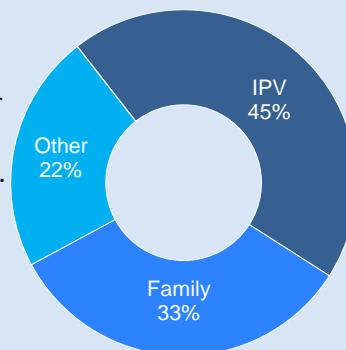

Domestic violence related murder in NSW

LONG TERM TREND: 20 YEARS FROM 2004 TO 2023

20 Year Trend*
Domestic violence related murder

**Down 1.3% per year
on average**

Number of victims 2023
Domestic violence related murder

29 victims

AGE OF DOMESTIC VIOLENCE RELATED MURDER VICTIMS (5 YEARS FROM 2019 TO 2023)

Domestic violence (DV) related murder victims

- 14% (20) of DV murder victims were children or young people aged under 18 years. Of these 40% were female. Of the 20 child victims, 17 were less than 10 years of age (85%).
- Adults accounted for 86% (119) of DV murder victims. Over half (55% or 66 persons) were female.
- Of the adult DV murder victims, 58% (69) were aged 18 to 49, and 42% (50) were aged 50 years or over.

RELATIONSHIP BETWEEN VICTIM AND PERPETRATOR (5 YEARS FROM 2019 TO 2023)

In the **five** years to December 2023:

Domestic violence related murder victims 2019 to 2023, n=139

- 45% of all NSW murders were DV related (139 of 309 total murder victims).
- About half of DV murders involved intimate partner violence (IPV) – 45% or 62 victims.
- 79% of IPV murder victims were female - 49 victims.
- More than one third of DV murders were Family violence – 33% or 46 victims.
- 41% of family murder victims were female - 19 victims.

Intimate Partner Violence (IPV): current & ex spouse/partner, current & ex boy/girl friend.

Family Violence: child, parent, sibling, other family.

Other: carer, housemate, persons in authority, other (e.g. ex-partner of partner).