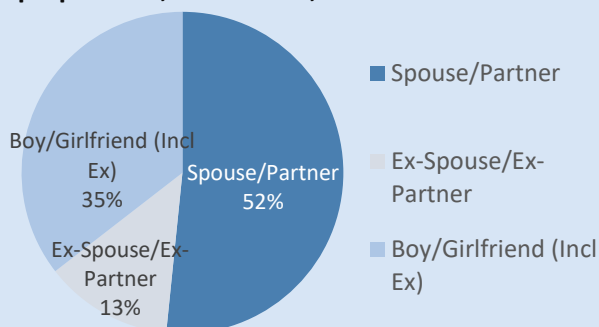

- Just over half were female (55%, 66 women)
- 52% (62) were murdered by an intimate partner: 79% (49) of adult IPV victims were female.
- 24% (29) of adult domestic violence victims were murdered by a family member. Over half adult family murder victims were male – 59% (17).
- Victims with ‘other’ known domestic relationship were overwhelmingly men – 82% (23) (including carer, housemate, persons in authority, ex-partner of partner).

Adult victims of DV murder, 2019 -2023, n=119

INTIMATE PARTNER MURDER

Victims of IPV murder:

In the five years to December 2023 NSW Police recorded 62 intimate partner murder victims:

- 52% (32) were a current spouse /partner
- 35% (22) were a current or ex boyfriend/girlfriend

IPV murder victim relationship to perpetrator, 2019- 2023, n = 62

Perpetrators of IPV murder

Police commenced legal proceedings against 47 persons for the IPV murder 62 victims in the five years to December 2022: