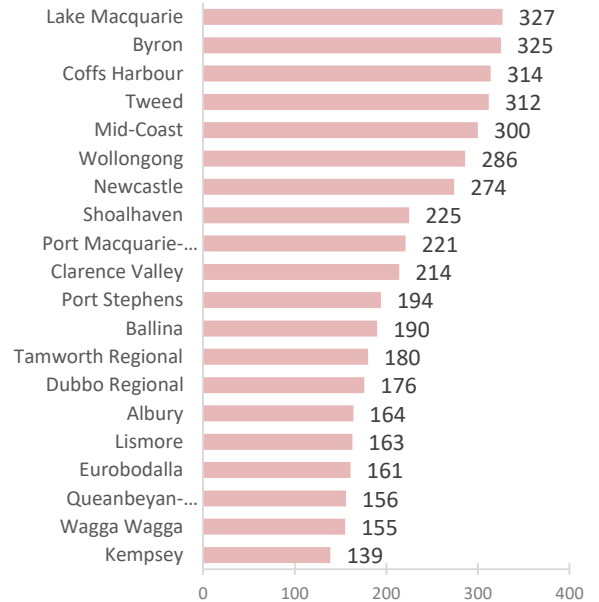

On average, each day in 2020 NSW Police proceeded against:

45 persons
driving without a
licence

51 persons
driving with a licence
disqualified or suspended

37 persons
drink driving

30 persons
drug driving

572 persons
speeding

Drink Driving – top 20 LGAs

Greater Sydney LGAs

Regional NSW LGAs

Driving while disqualified – top 20 LGAs

Greater Sydney LGAs

Regional NSW LGAs