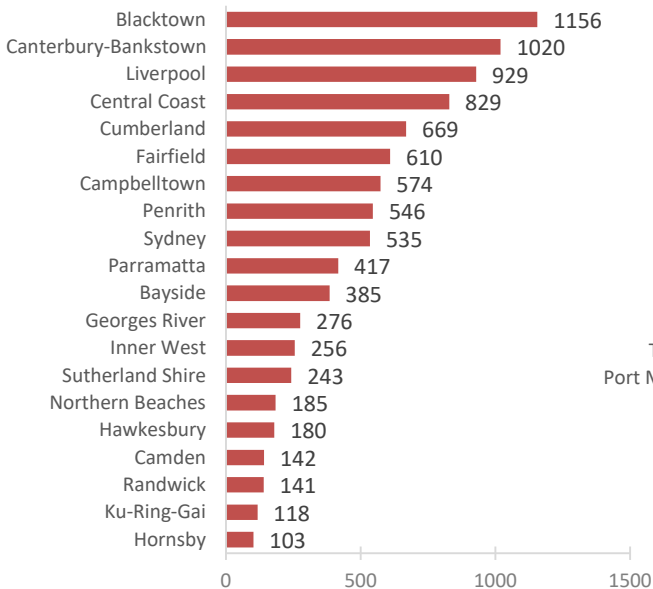

On average, each day in 2020 NSW Police proceeded against:

45 persons
driving without a
licence

51 persons
driving with a licence
disqualified or suspended

37 persons
drink driving

30 persons
drug driving

572 persons
speeding

Drink Driving – top 20 LGAs

Greater Sydney LGAs

Regional NSW LGAs

Driving while disqualified – top 20 LGAs

Greater Sydney LGAs

Regional NSW LGAs