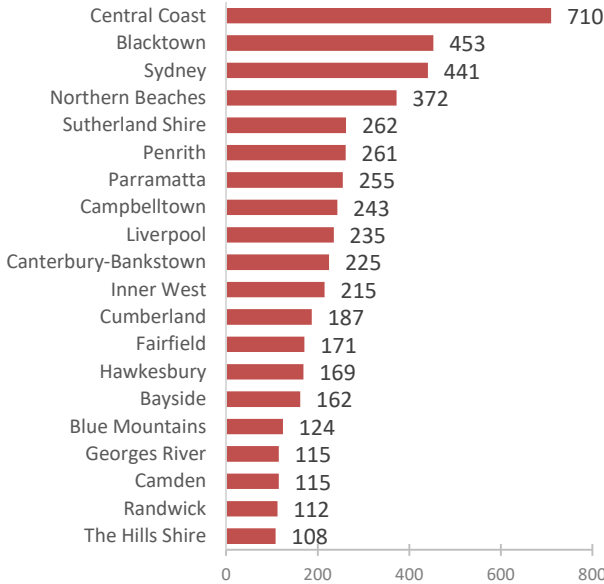

On average, each day in 2020 NSW Police proceeded against:

45 persons
driving without a
licence

51 persons
driving with a licence
disqualified or suspended

37 persons
drink driving

30 persons
drug driving

572 persons
speeding

Drink Driving – top 20 LGAs

Greater Sydney LGAs

Regional NSW LGAs

Driving while disqualified – top 20 LGAs

Greater Sydney LGAs

Regional NSW LGAs