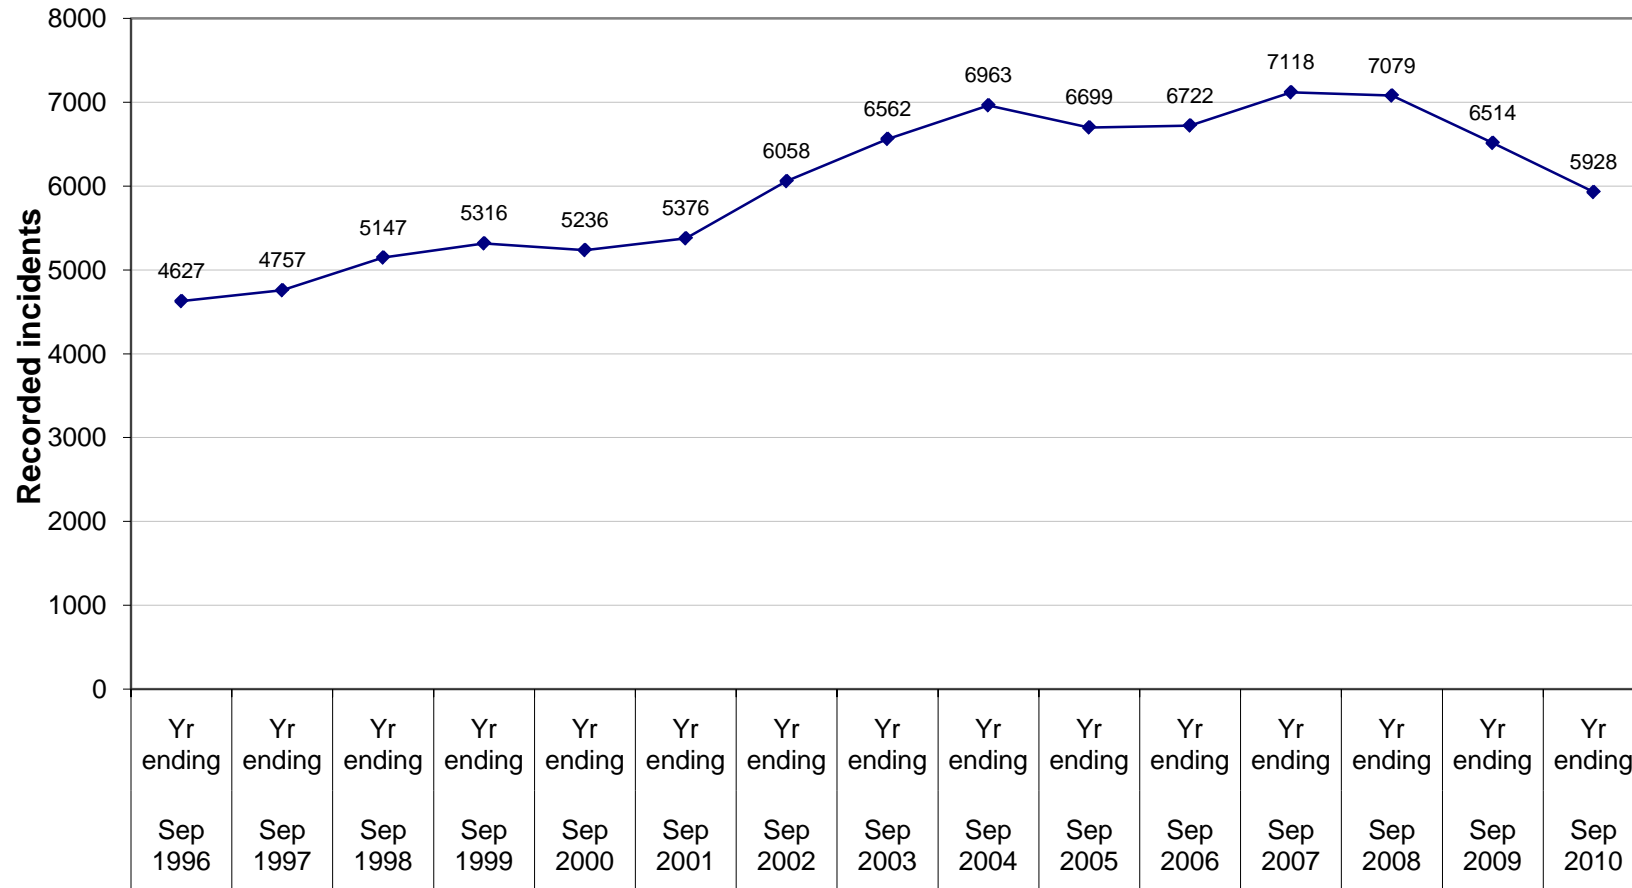

## Assault recorded by NSW Police, occurring on licensed premises October 1995 to September 2010

Source: *New South Wales Bureau of Crime Statistics and Research, September 2010*