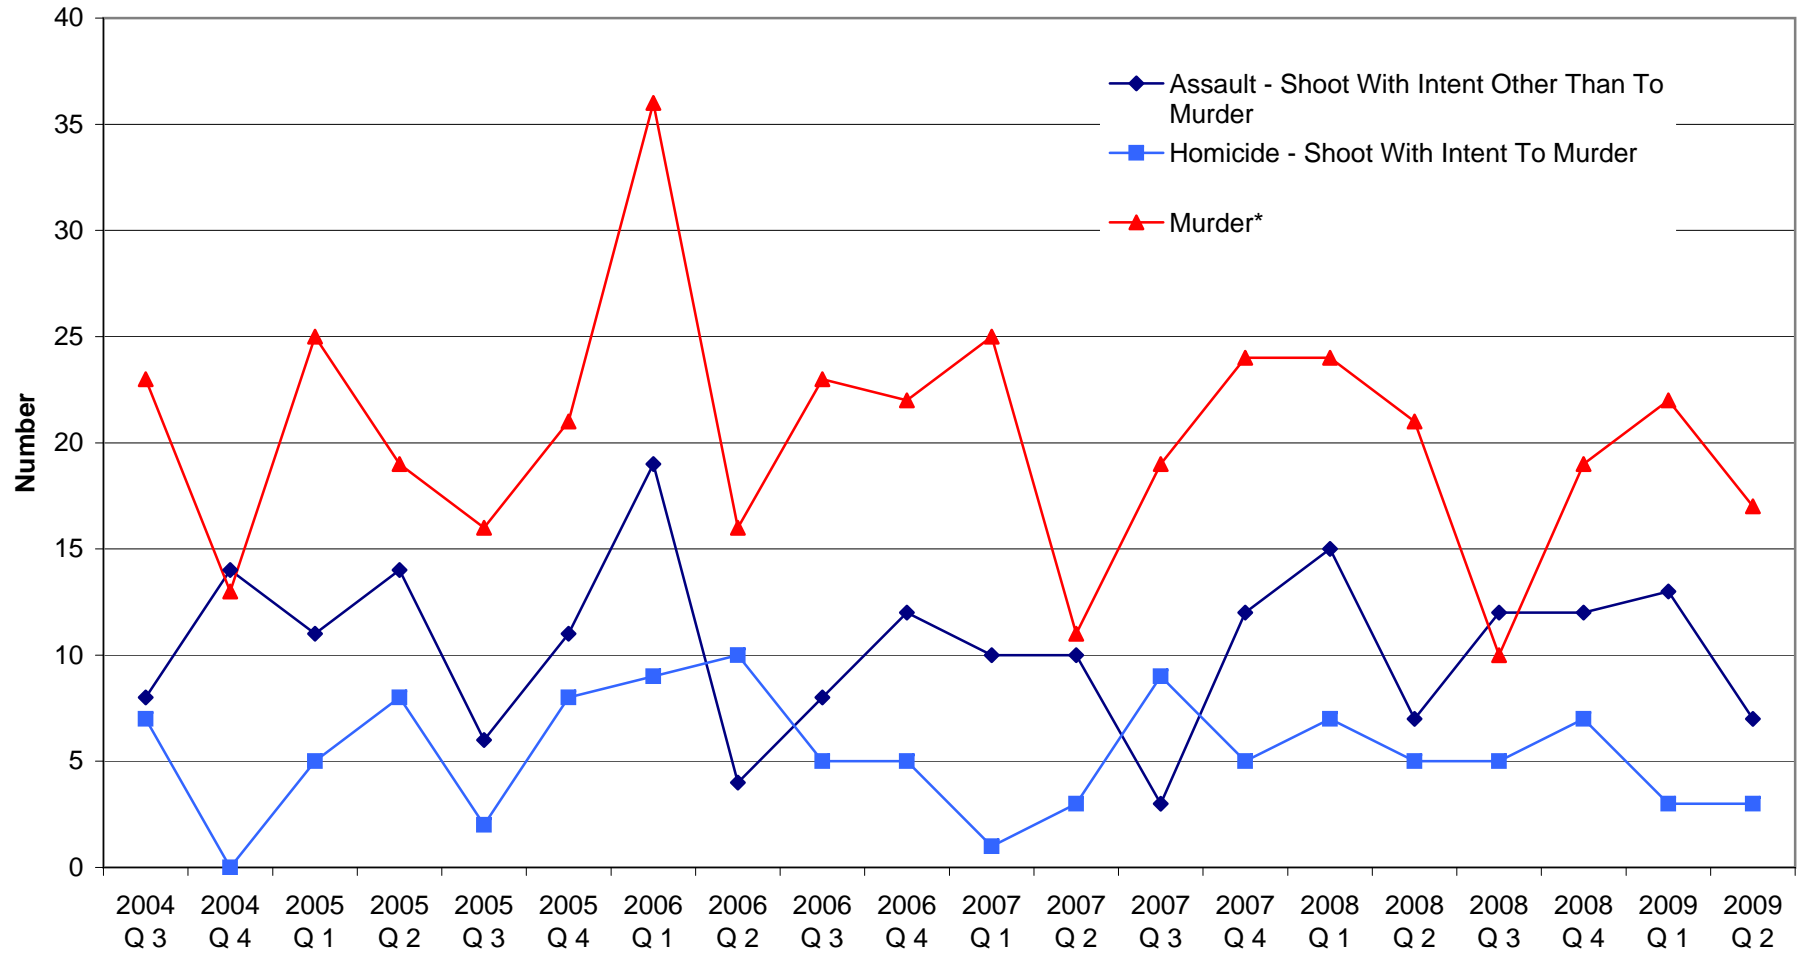

Quarterly trend in incidents of shoot with intent and murder

Source: NSW Bureau of Crime Statistics and Research

Monthly trend in incidents involving discharge firearm into premises

Source: NSW Bureau of Crime Statistics and Research