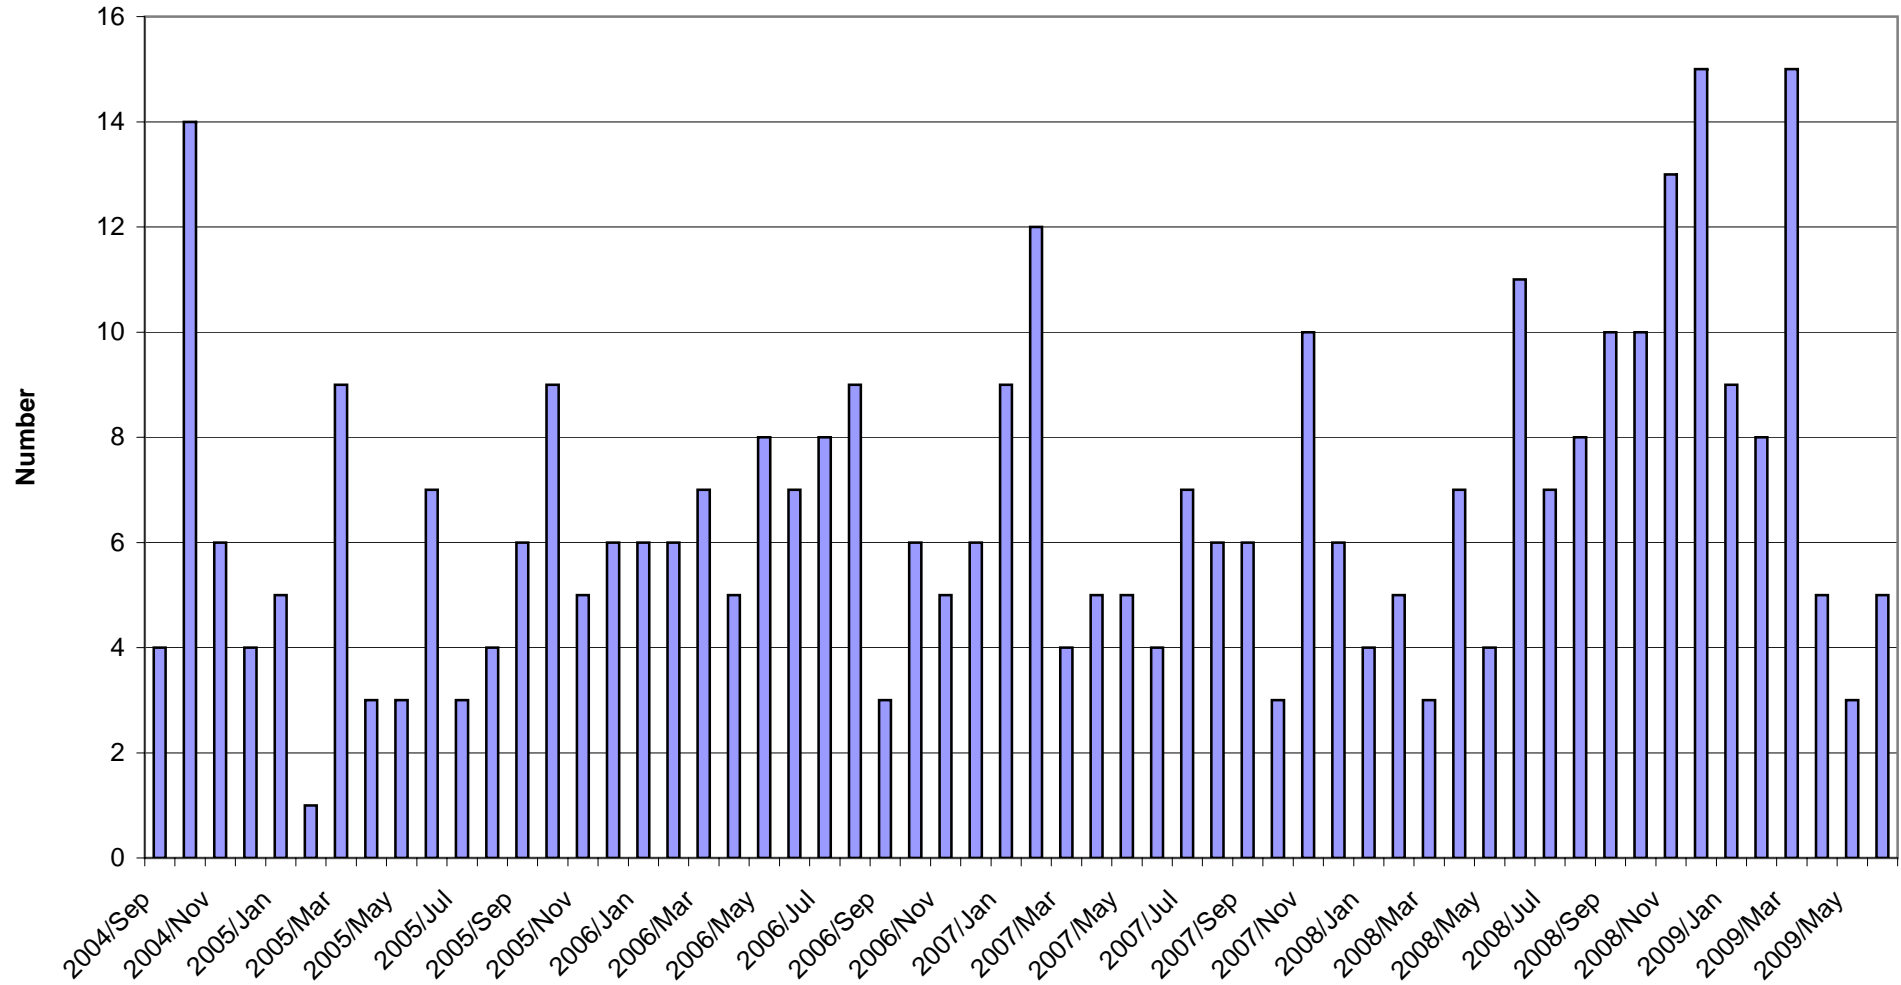

Quarterly trend in incidents of shoot with intent and murder

Source: NSW Bureau of Crime Statistics and Research

Monthly trend in incidents involving discharge firearm into premises

Source: NSW Bureau of Crime Statistics and Research