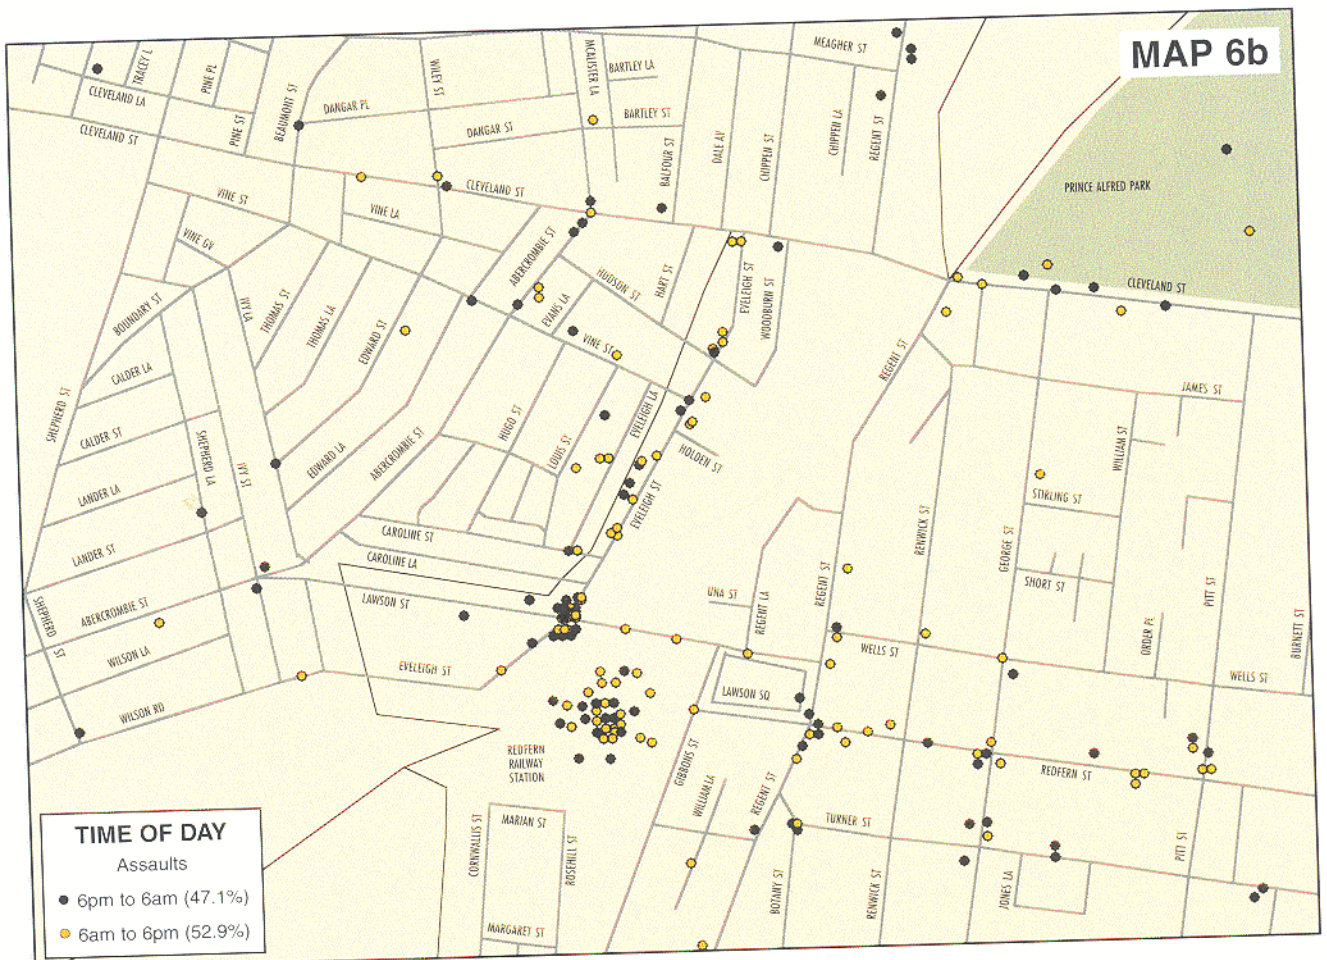

# HOT SPOT ZONE 5 - REDFERN RAILWAY STATION, REDFERN - ASSAULTS

# HOT SPOT ZONE 5 - REDFERN RAILWAY STATION, REDFERN - ROBBERIES