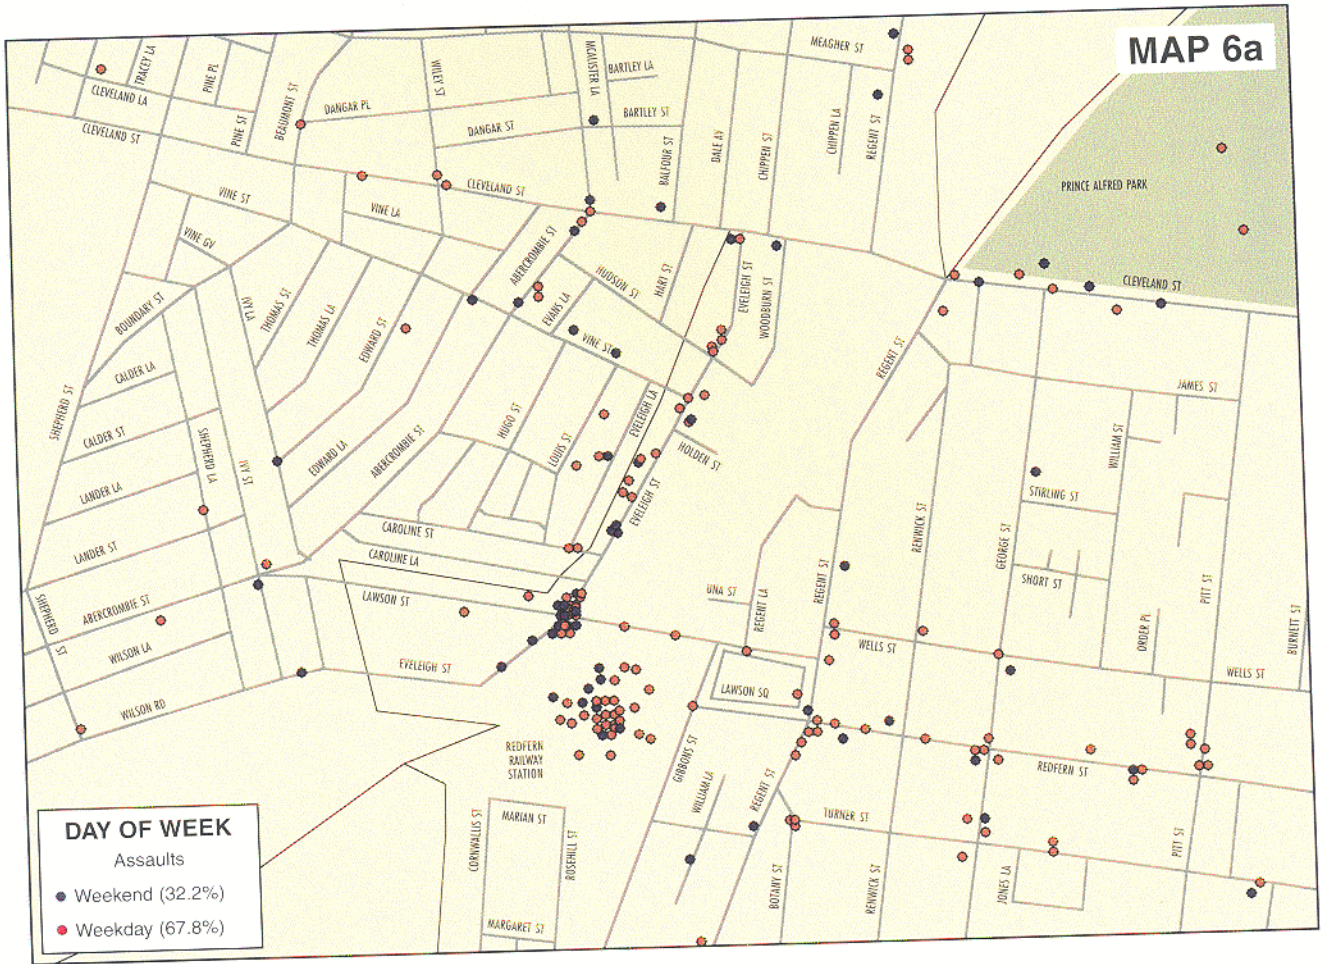

# HOT SPOT ZONE 5 - REDFERN RAILWAY STATION, REDFERN - ASSAULTS

# HOT SPOT ZONE 5 - REDFERN RAILWAY STATION, REDFERN - ROBBERIES