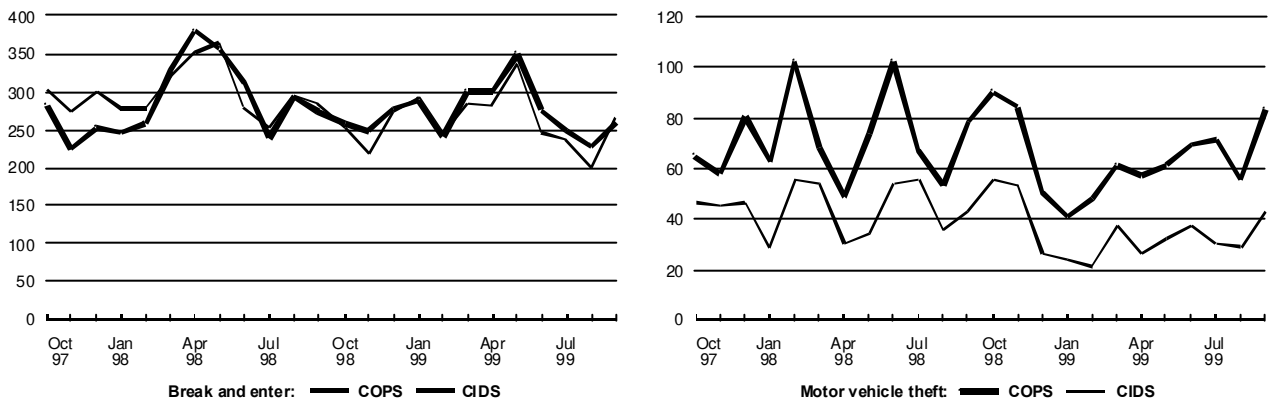

**Figure A32 - GREATER HUME REGION: Mount Druitt LAC**

**Figure A33 - HUNTER REGION: Hunter Valley LAC**

**Figure A34 - HUNTER REGION: Lake Macquarie LAC**

**Figure A35 - HUNTER REGION: Lower Hunter LAC**