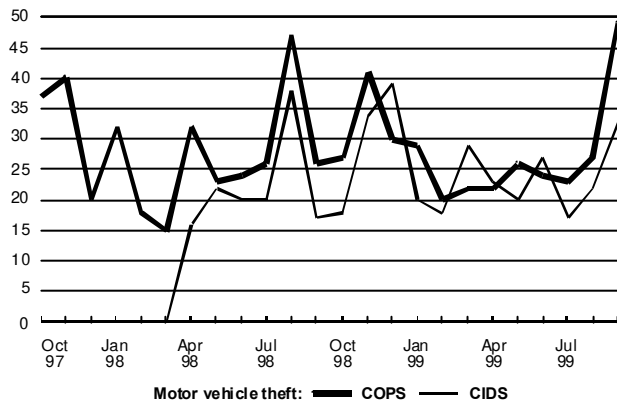

Figure A56 - NORTHERN REGION: Mid North Coast LAC