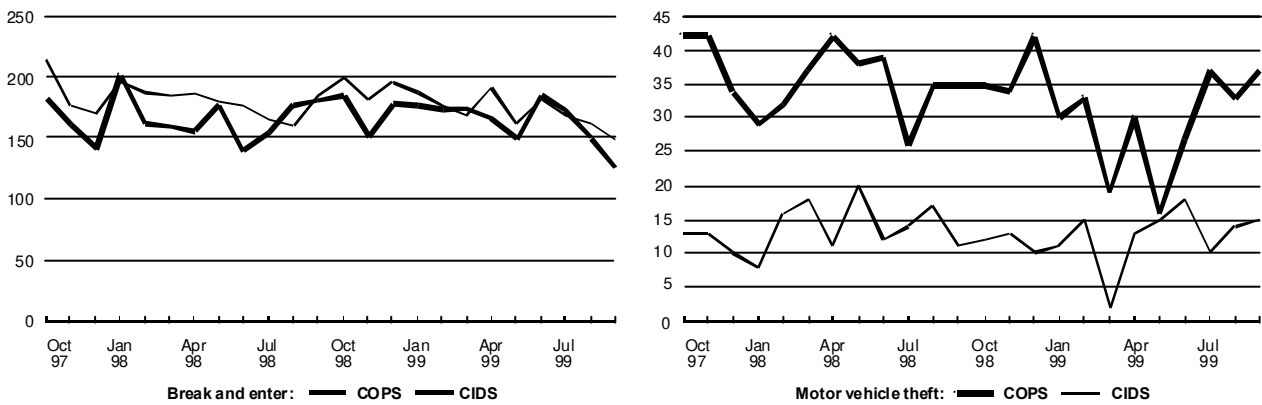

Figure A50 - NORTH METROPOLITAN REGION: Ku-Ring-Gai LAC

Figure A51 - NORTH METROPOLITAN REGION: Manly-Davidson LAC

**Figure A52 - NORTH METROPOLITAN REGION: North Shore LAC**

**Figure A53 - NORTH METROPOLITAN REGION: Northern Beaches LAC**