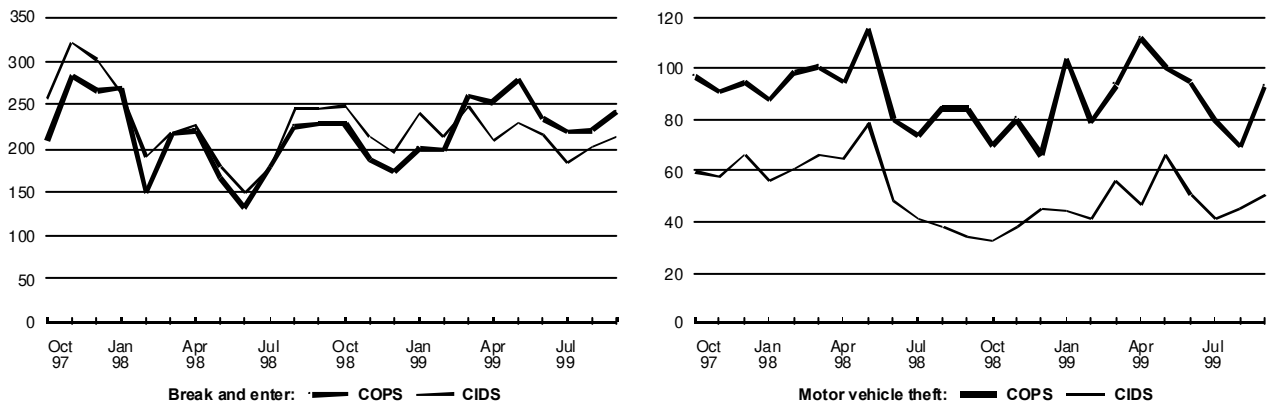

Figure A55 - NORTHERN REGION: Coffs/Clarence LAC

Figure A54 - NORTH METROPOLITAN REGION: Tuggerah Lakes LAC