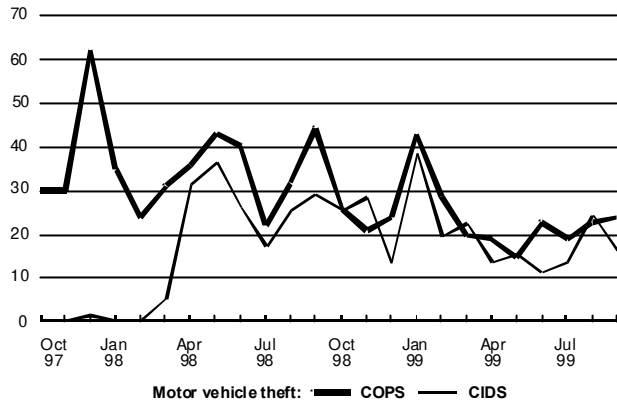

Figure A55 - NORTHERN REGION: Coffs/Clarence LAC