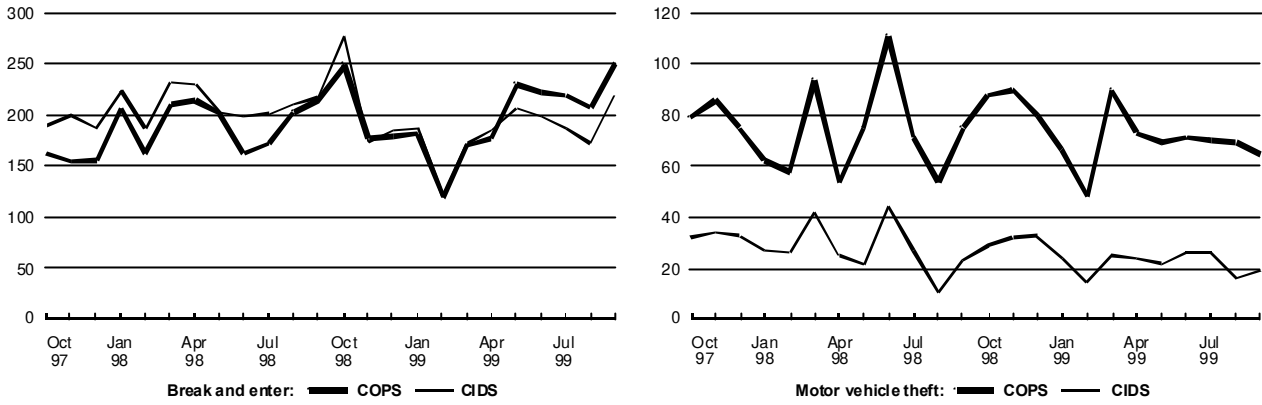

**Figure A36 - HUNTER REGION: Manning Great Lakes LAC**

Figure A37 - HUNTER REGION: Newcastle LAC

Figure A38 - HUNTER REGION: Waratah LAC

Figure A39 - MACQUARIE REGION: Blue Mountains LAC

**Figure A40 - MACQUARIE REGION: Hawkesbury LAC**