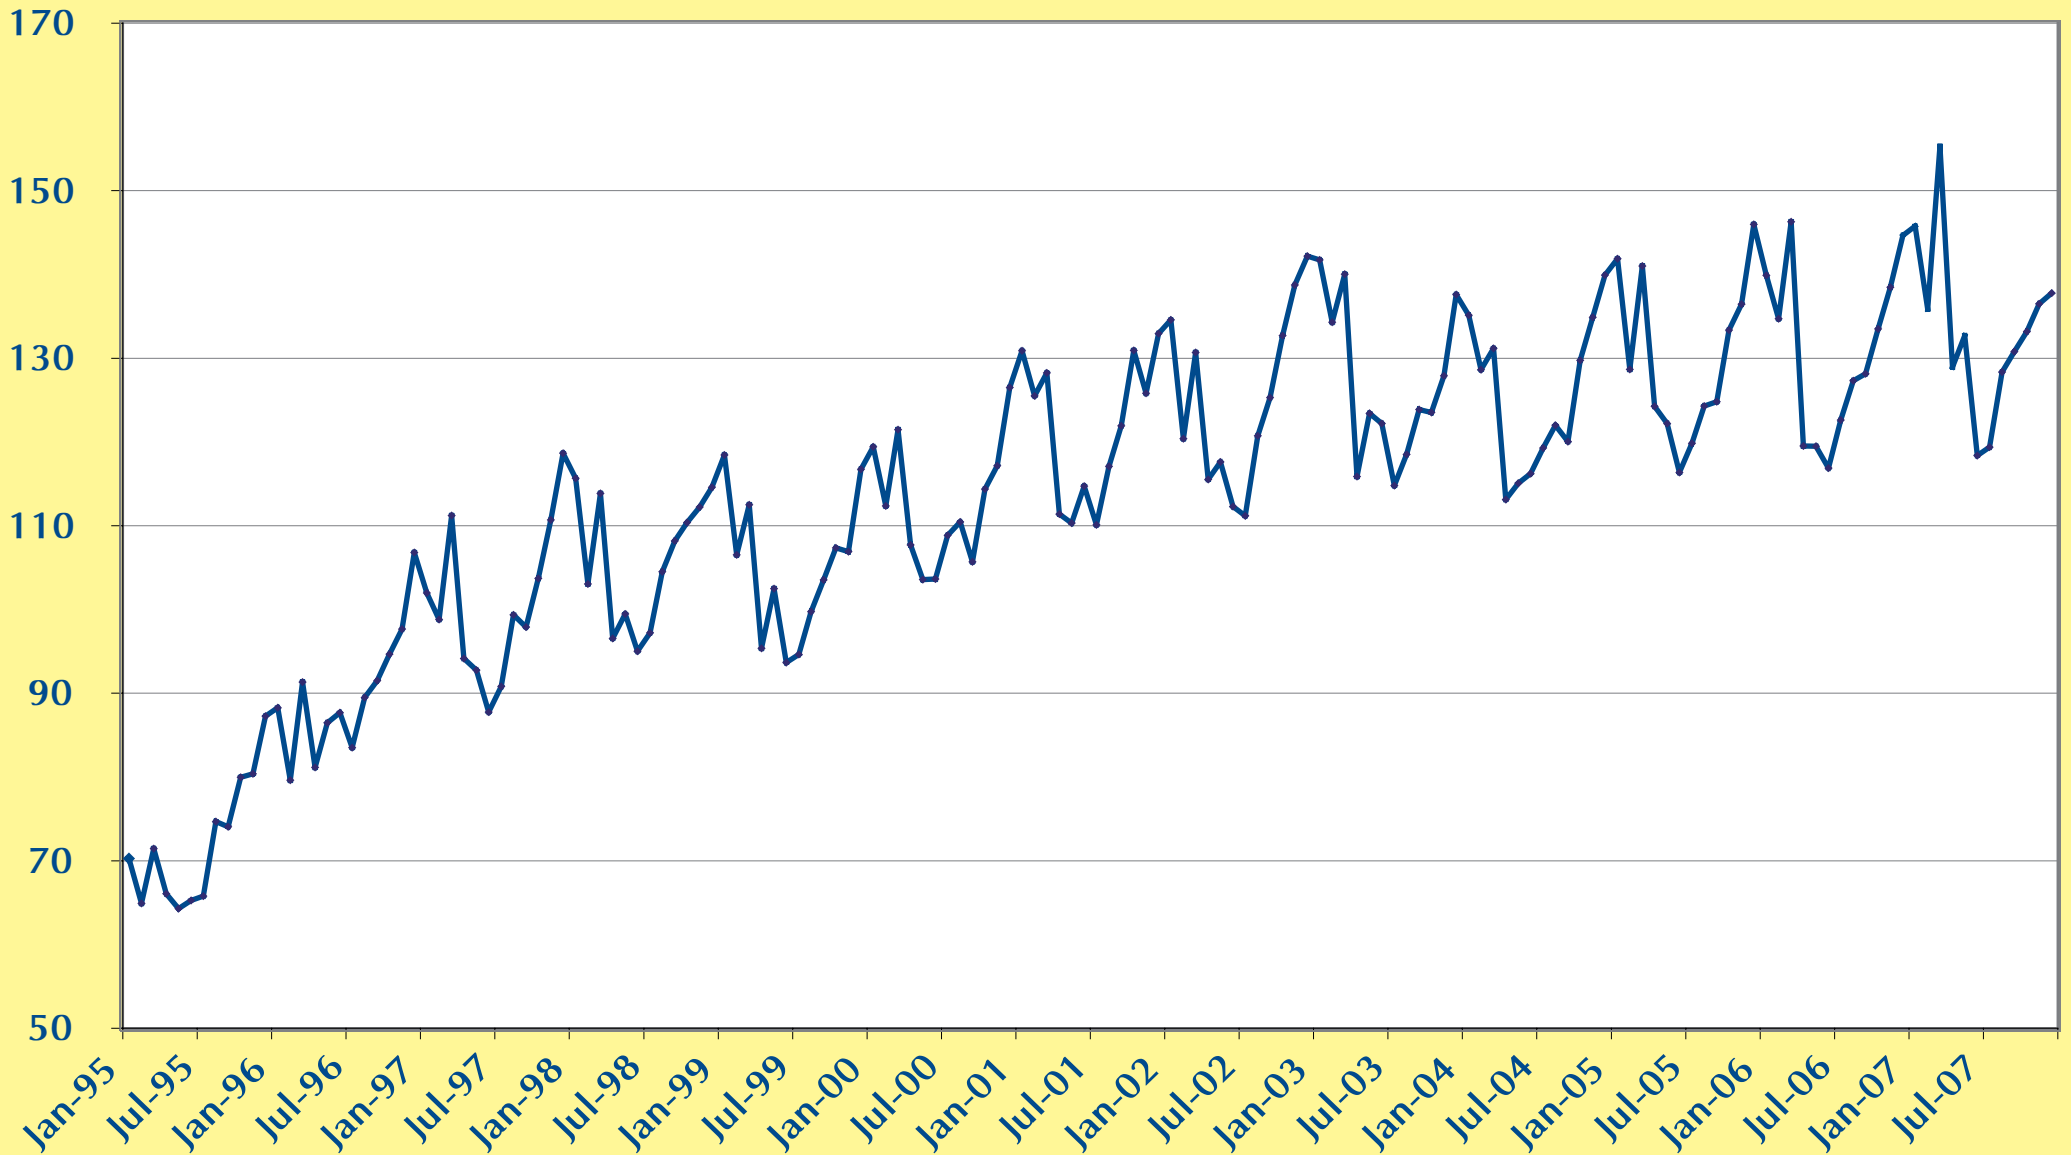

Trend in property crime*

NSW: 1995 - 2007

Rate per 100,000 population

* Robbery included

Source: NSW Bureau of Crime Statistics and Research

Trend in violent crime*

NSW: 1995 - 2007

Rate per 100,000 population

* Robbery excluded

Source: NSW Bureau of Crime Statistics and Research