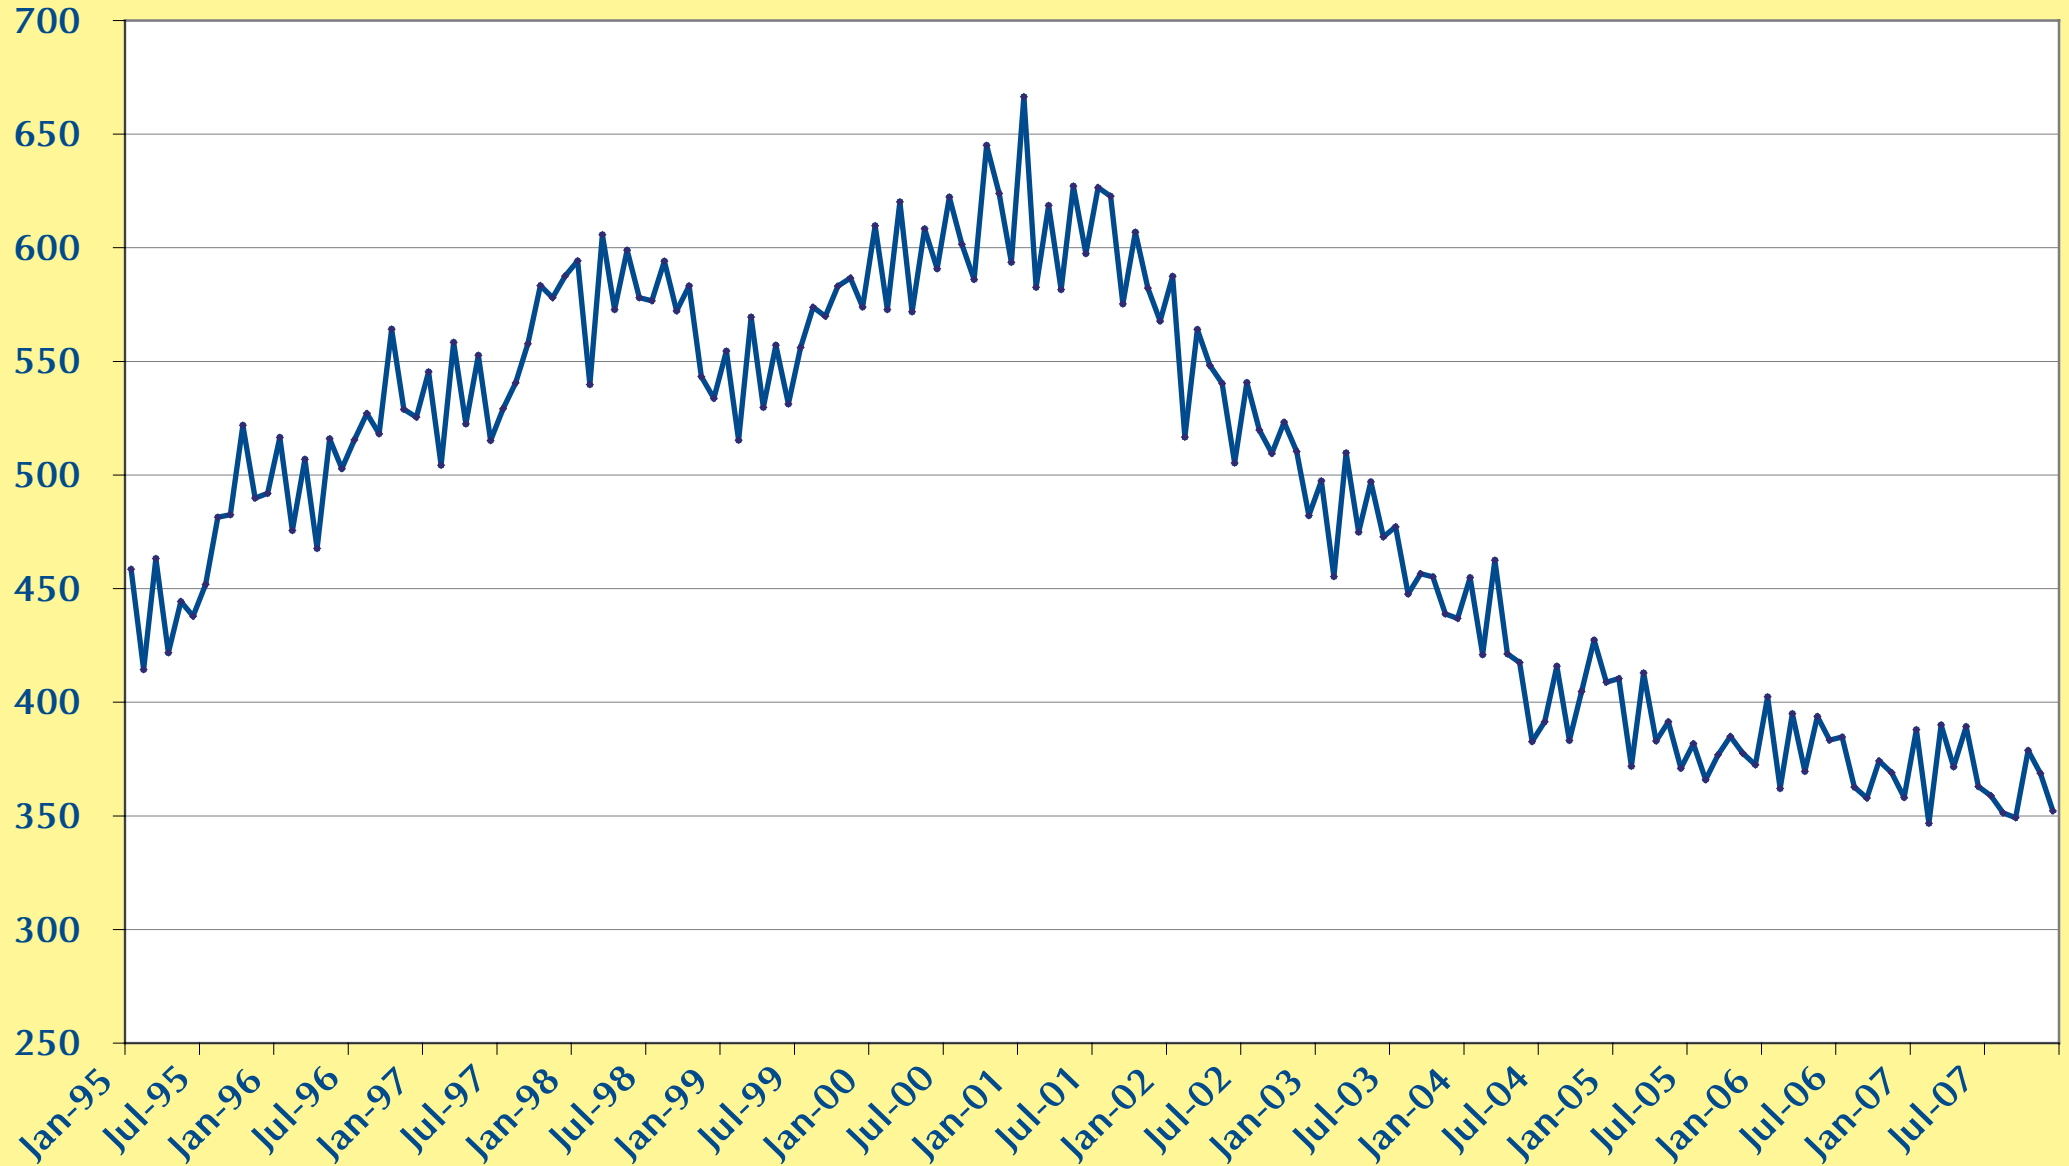

Trend in property crime*

NSW: 1995 - 2007

Rate per 100,000 population

* Robbery included

Source: NSW Bureau of Crime Statistics and Research

Trend in violent crime*

NSW: 1995 - 2007

Rate per 100,000 population

* Robbery excluded

Source: NSW Bureau of Crime Statistics and Research