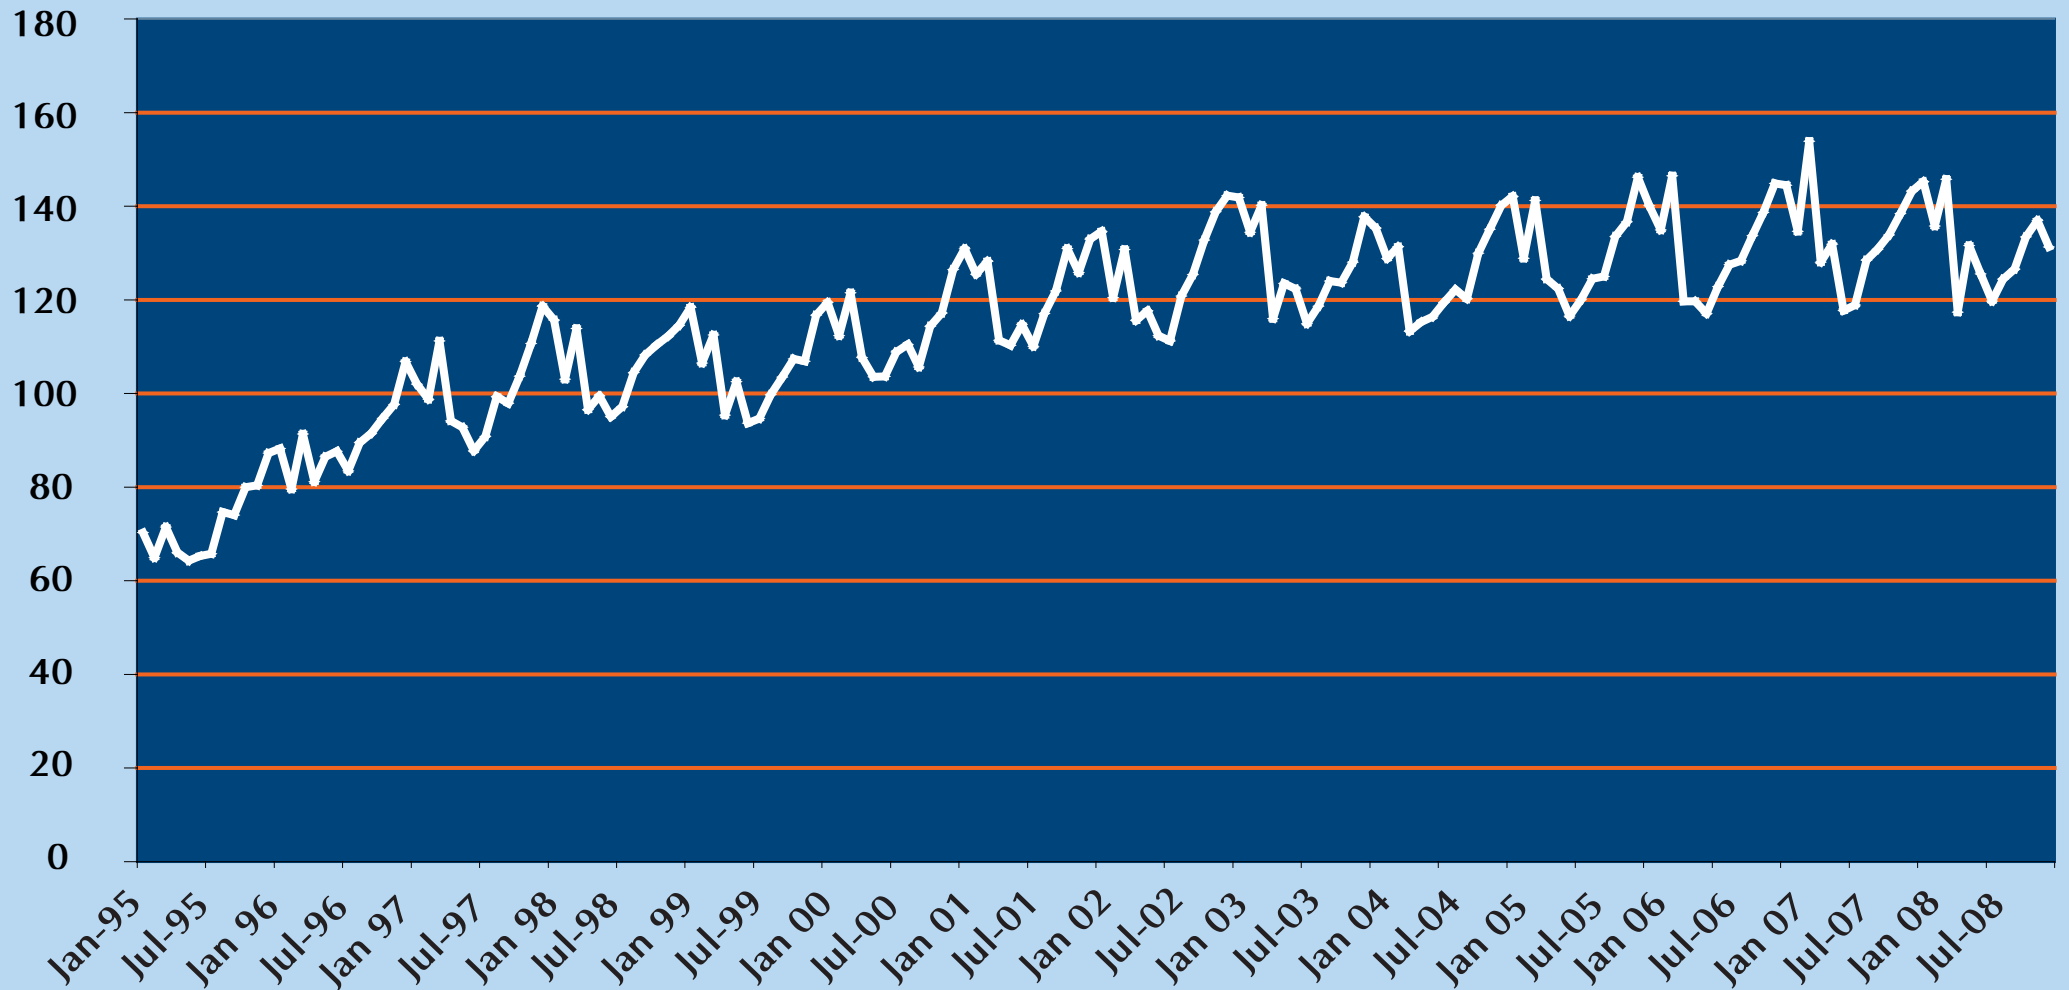

# Trend in violent crime\*

## NSW: 1995 - 2008

Rate per 100,000 population

\* Excludes robbery

Source: NSW Bureau of Crime Statistics and Research