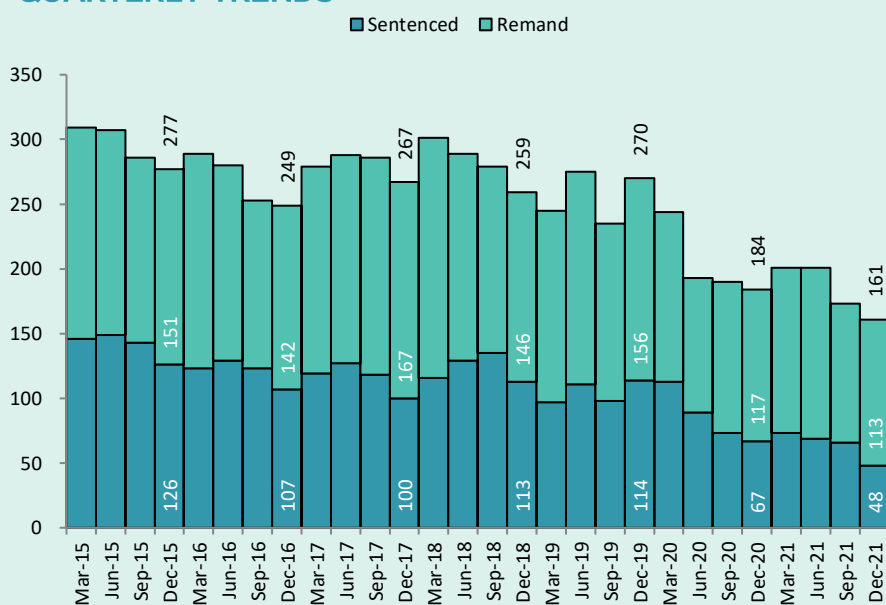

15.4%

Young female detainees decreased 15.4% or 2 young people to 11

12.3%

Young male detainees decreased 12.3% or 21 young people to 150

ABORIGINAL OVER-REPRESENTATION

In Dec 2020

39.7%

of young people in custody were Aboriginal

In Dec 2021

42.9%

of young people in custody were Aboriginal

Between December 2020 and December 2021

0.0%

Young Aboriginal female detainees no change 0.0% or 0 young people to 7

6.1%

Young Aboriginal male detainees decreased 6.1% or 4 young people to 62

QUARTERLY TRENDS

CHANGE IN YOUTH CUSTODY BY OFFENCE

NSW CUSTODY STATISTICS

December 2021

PRISON POPULATION

12,766 **12,168**

in December 2020

in December 2021

LEGAL STATUS

Between December 2020 and December 2021

5.7%

Remand population increased 5.7% or 241 people to 4,446

9.8%

Sentenced population decreased 9.8% or 839 people to 7,722

GENDER

Between December 2020 and December 2021