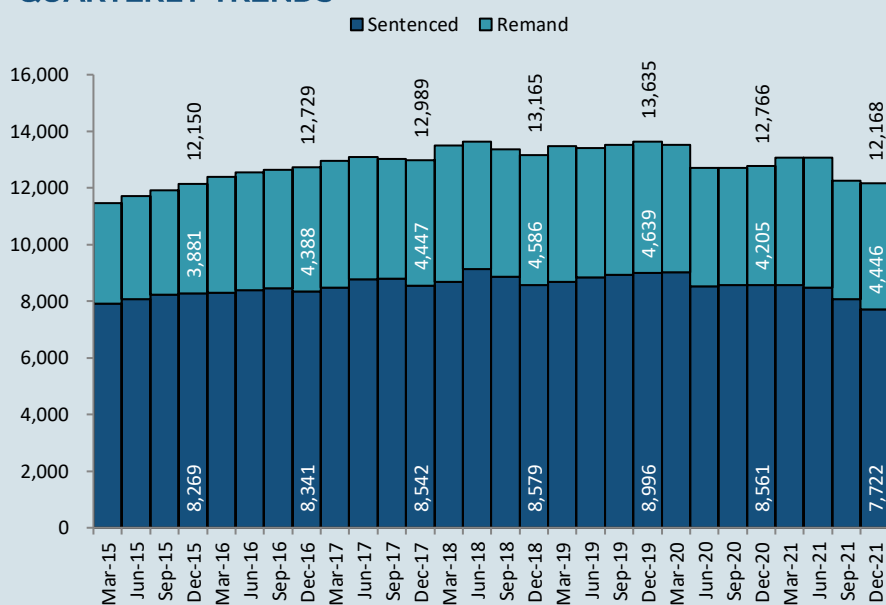

9.5%

Female custody population decreased 9.5% or 82 people to 780

4.3%

Male custody population decreased 4.3% or 516 people to 11,388

ABORIGINAL OVER-REPRESENTATION*

In Dec 2020

26.6%

of prisoners were Aboriginal

In Dec 2021

27.5%

of prisoners were Aboriginal

Between December 2020 and December 2021

2.0%

Aboriginal female custody population decreased 2.0% or 6 people to 291

1.3%

Aboriginal male custody population decreased 1.3% or 40 people to 3,055

*Due to delays in identification of Aboriginal status the number of Aboriginal persons in adult custody is potentially undercounted by up to 2% in more recent months.

QUARTERLY TRENDS

CHANGE IN PRISON NUMBERS BY OFFENCE