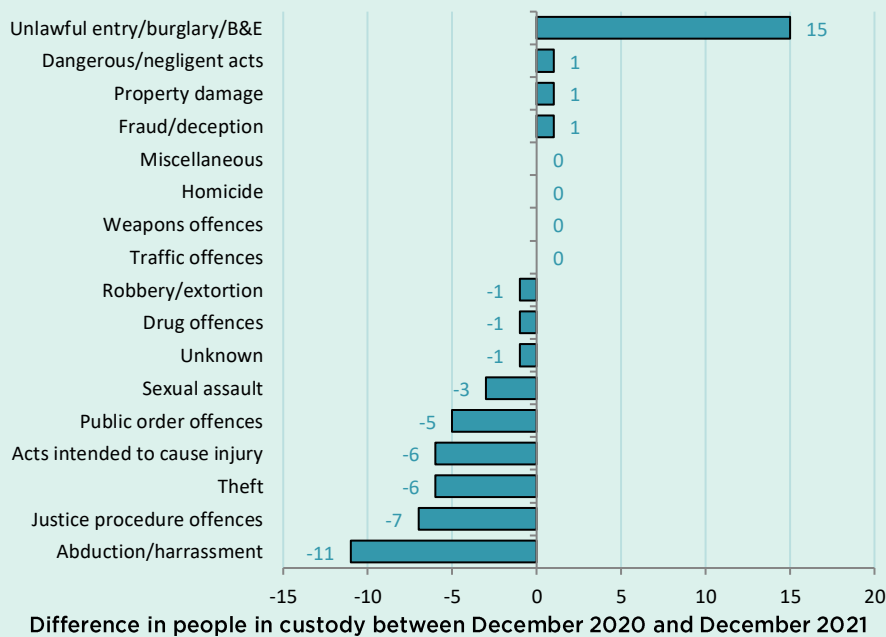

15.4%

Young female detainees decreased 15.4% or 2 young people to 11

12.3%

Young male detainees decreased 12.3% or 21 young people to 150

ABORIGINAL OVER-REPRESENTATION

In Dec 2020

39.7%

of young people in custody were Aboriginal

In Dec 2021

42.9%

of young people in custody were Aboriginal

Between December 2020 and December 2021

0.0%

Young Aboriginal female detainees no change 0.0% or 0 young people to 7

6.1%

Young Aboriginal male detainees decreased 6.1% or 4 young people to 62

QUARTERLY TRENDS

CHANGE IN YOUTH CUSTODY BY OFFENCE

NSW CUSTODY STATISTICS

December 2021

PRISON POPULATION

12,766 **12,168**

in December 2020

in December 2021