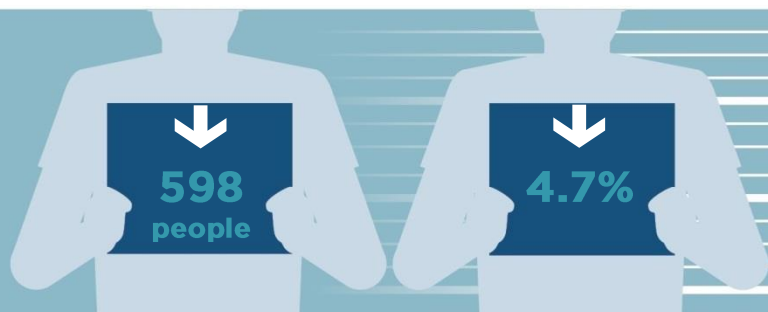

QUARTERLY TRENDS

CHANGE IN YOUTH CUSTODY BY OFFENCE

NSW CUSTODY STATISTICS

December 2021

PRISON POPULATION

12,766 **12,168**

in December 2020

in December 2021

LEGAL STATUS

Between December 2020 and December 2021

5.7%

Remand population increased 5.7% or 241 people to 4,446

9.8%

Sentenced population decreased 9.8% or 839 people to 7,722

GENDER

Between December 2020 and December 2021