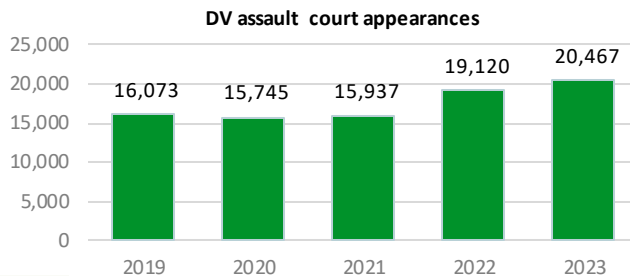

# Domestic Violence assault: Court processes and outcomes in the NSW Criminal Justice System, 2019-2023

## FINALISED COURT APPEARANCES

In 2023 there were **20,467** finalised court appearances involving a Domestic Violence (DV) assault charge—a **7%** increase from the previous year.

The increases in 2022 and 2023 from the previous years was partly due to the Local Court 'catching-up' on matters that had been suspended due to the pandemic.

## COURT OUTCOMES

Of the 20,467 court finalisations with a DV assault charge in 2023, the outcome for the DV assault was:

- **12,218 (60%)** had a charge proven
- **5,353 (26%)** had all charges withdrawn
- **1,618 (8%)** had no proven charges
- **1,278 (6%)** had an 'other' outcome\*

## PROVEN COURT APPEARANCES

The **number** of people with a DV assault charge who had a proven DV assault charge increased by **11%** over the five years to 2023 (from 11,023 to 12,218).

The proportion who had **no proven charges** decreased by **9 percentage points** from 69% in 2019 to 60% in 2023. This decline was partly due to an increase in matters withdrawn by the prosecution in 2023 compared with 2019.