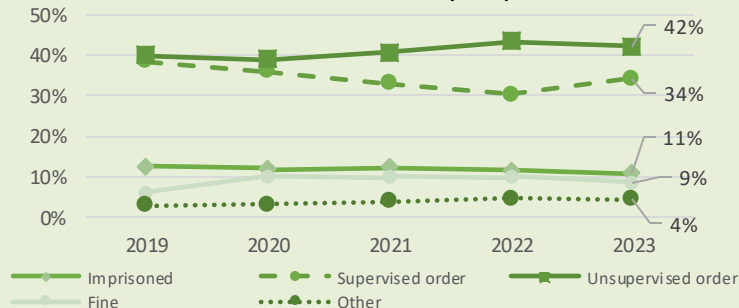

Penalties for DV assault as principal offence