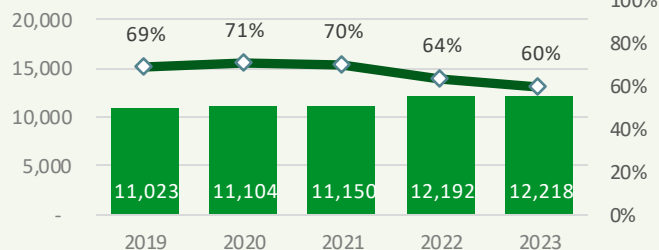

No. and % of persons with a proven DV assault charge