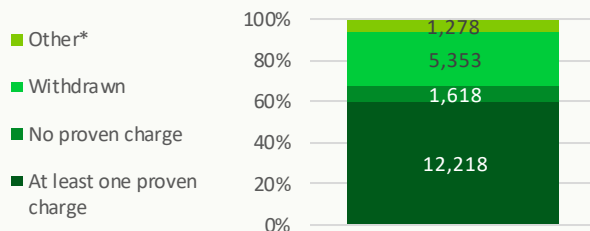

Outcome of DV assault charge, 2023